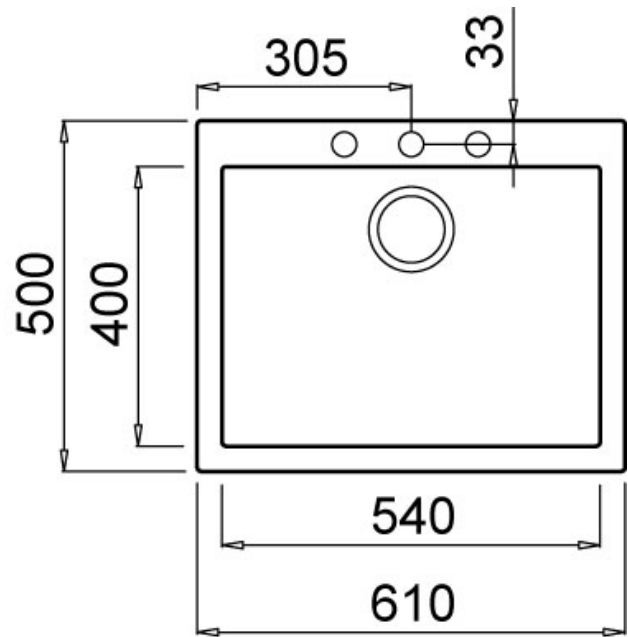

**Product Specification Sheet
 ELGQ110-40T**

Quadra Topmount
 Elleci Quadra Granitek 540 Single Bowl

<u>Models</u>	<u>Corner Radius</u>
08 ELGQ110-40T <i>Black</i>	10mm
<u>Overall Dimensions W x D</u>	<u>Waste</u>
610 x 500mm	90mm
<u>Bowl Dimensions W x D x H</u>	<u>Minimum Cabinet Size</u>
540 x 400 x 220mm	660mm

Material & Finish

Granitek, Honed

Accessories Available (optional)

BFDDB
 DRAINING BASKET
 390 X 325mm

BFDRMB
 ROLLER MAT
 480 X 450mm

Eco Sink Insert
 B&F Eco Sink Matte Black
 Models
 14 8RD/ECO

E&OE – it is recommended all measurements are taken directly from the product. Specification subject to change without notice, always consult the literature supplied with the product. Coloured images are indicative only.